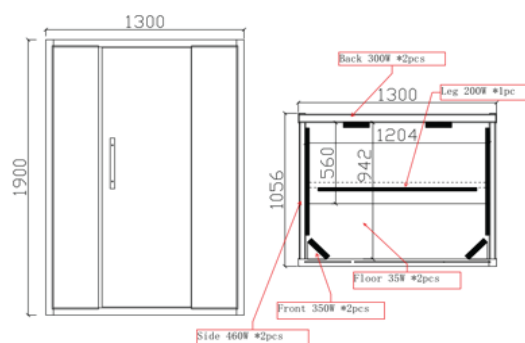

TECHNICAL DRAWING

Accessories Included

O Backrest

Heater

2490W: 4pcs full spectrum heaters (back 300W x 2 + front 350W x 2) 4pcs carbon heaters (side panel 460W x 2 + leg 150W x 1, floor 70W x 1)

FEATURES

- High quality wood (Hemlock) craftsmanship
- High quality control system & control panel
- Heater-2490W: 4pcs full spectrum heaters (back 300W x 2 + front 350W x 2) 4 pcs carbon heaters (side panel 460W x 2 + leg 150W x 1, floor 70W x 1)
- LED Chromo therapy light with remote, LED Strip light behind
- Accurate temperature sensor
- Energy efficient
- Bluetooth, USB, AUX, Radio & 2 speakers**.
- Back rest
- Tempered Glass 8MM

DISCLAIMER: Our every effort has been made to ensure factual accuracy, the information presented subject to changes due to requirements in different sites, markets and/ or countries. All dimensions are in mm (Tolerance $\pm$ 5 MM). Jaquar reserves the right to make the necessary amendments at any time without prior notice.