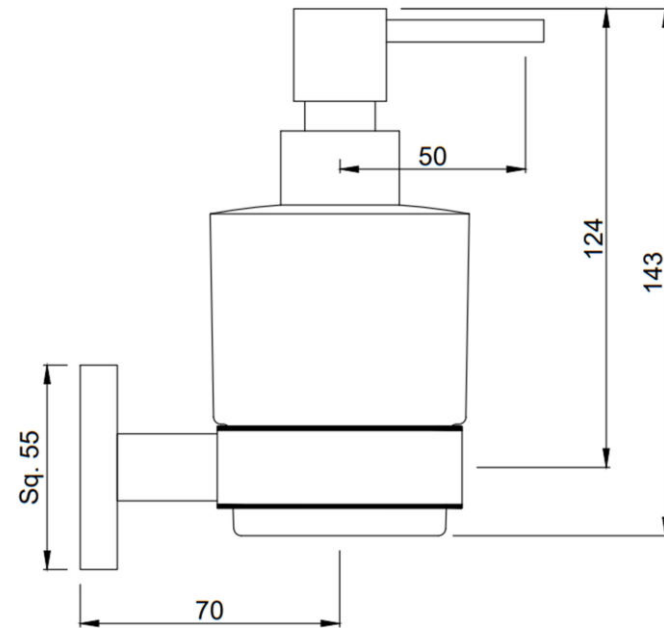

PRODUCT INFORMATION

AKP-35735P

Soap Dispenser with Glass bottle

TECHNICAL DRAWING

HOW TO INSTALL

HOW TO INSTALL 