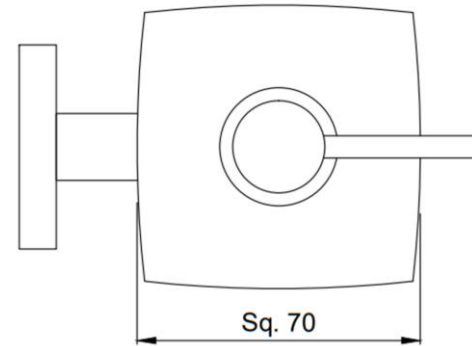

PRODUCT INFORMATION

AKP-35735P

Soap Dispenser with Glass bottle

TECHNICAL DRAWING

HOW TO INSTALL

HOW TO INSTALL 