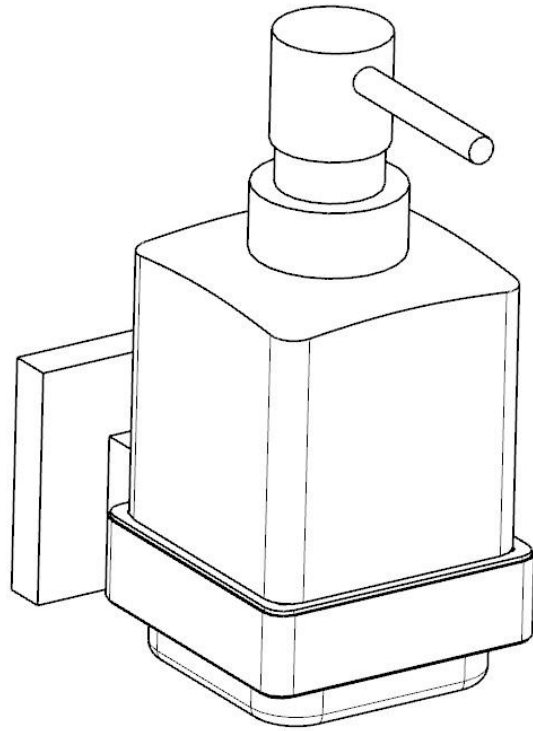

PRODUCT INFORMATION

AKP-35735P

Soap Dispenser with Glass bottle

TECHNICAL DRAWING

HOW TO INSTALL

HOW TO INSTALL 