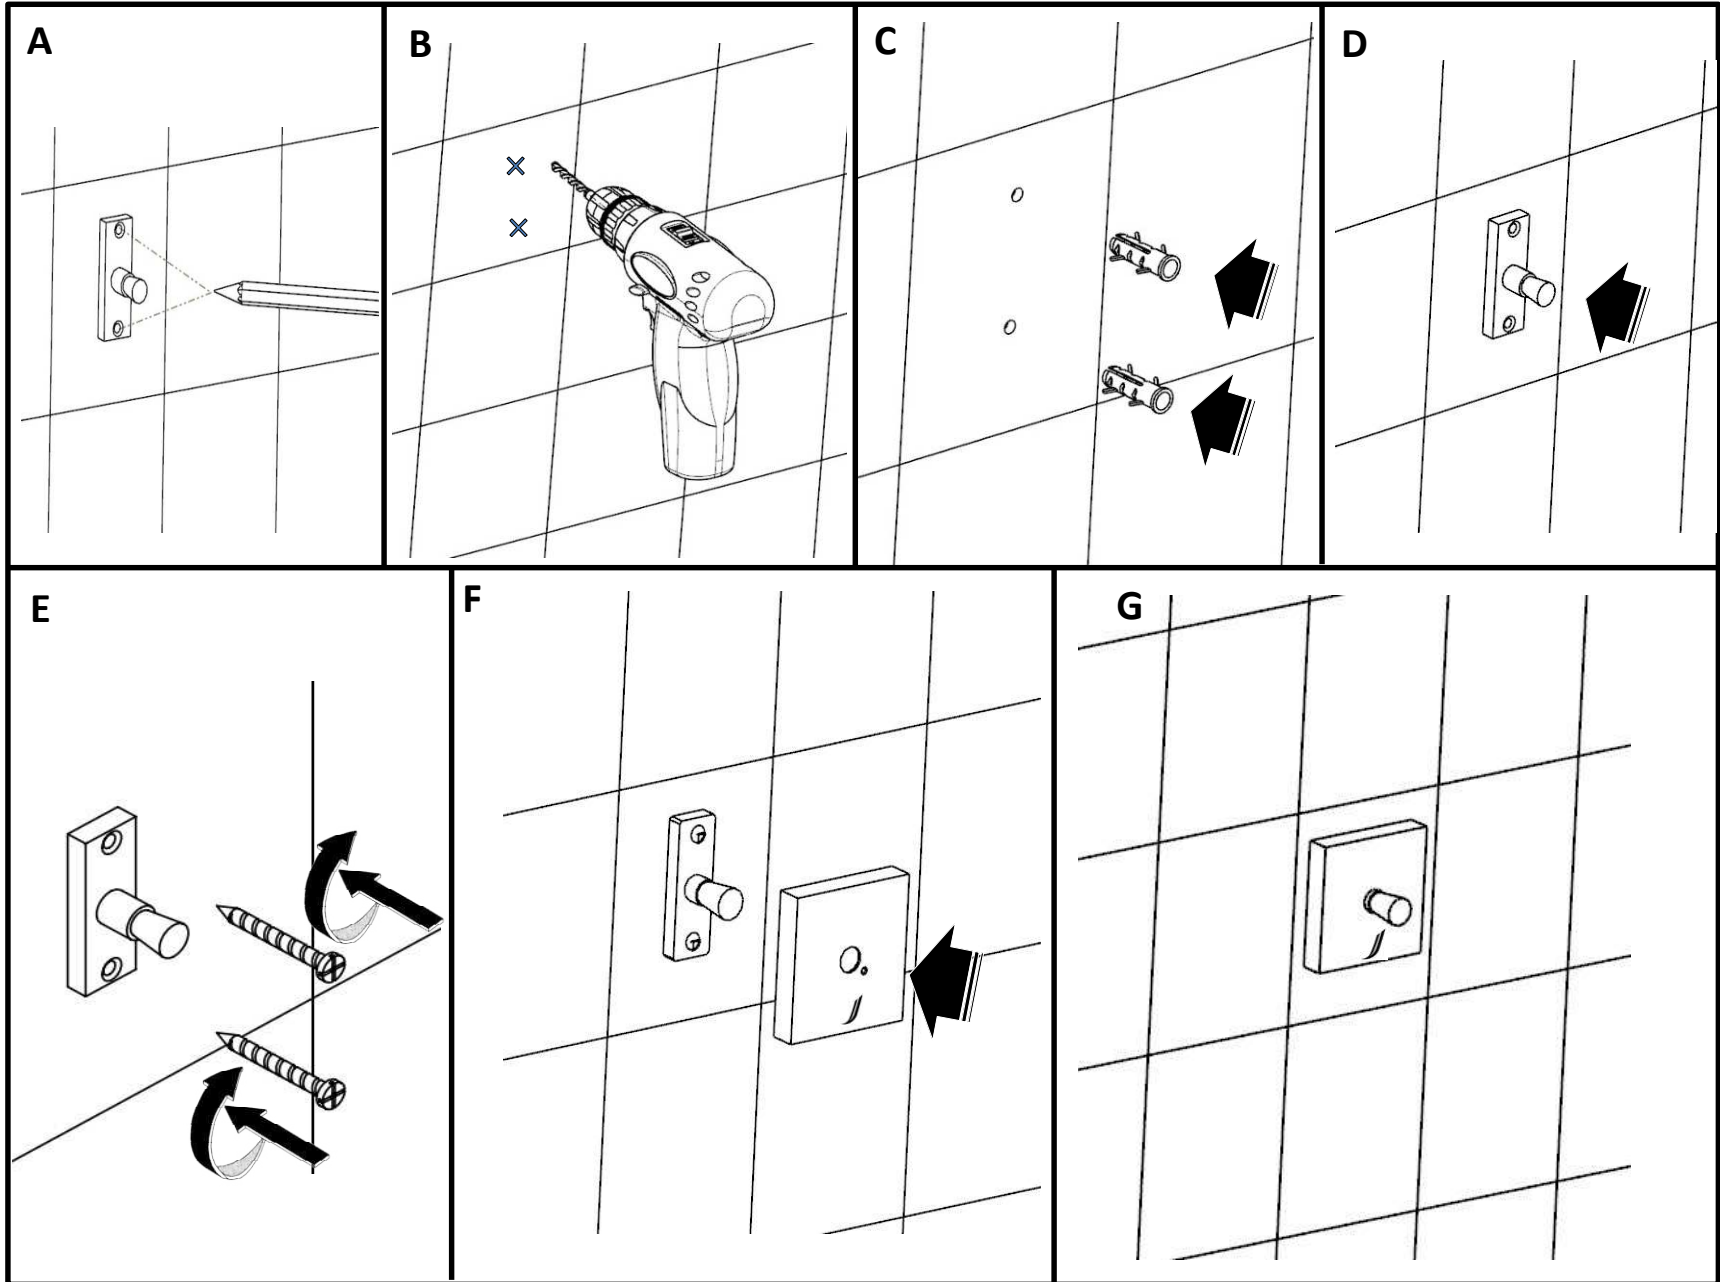

PRODUCT INFORMATION

AKP-35735P

Soap Dispenser with Glass bottle

TECHNICAL DRAWING

HOW TO INSTALL

HOW TO INSTALL 