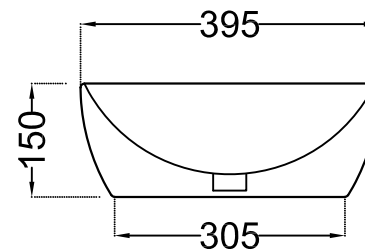

TOP VIEW

SIDE VIEW

 <p>Jaquar Group          Global Headquarters          Plot No. 3, Sector- M-11, IMT Manesar          Gurgaon, NCR - 122050, India          E-mail : Sales: support@jaquar.com          Customer Service : service@jaquar.com</p>	ITEM CODE	JDS-WHT-25909
	ITEM TYPE	TABLE TOP BASIN
	ITEM SIZE	495x395x150 mm
	ALL DIMENSIONS ARE IN MM. (TOLERANCE ± 5 MM)	